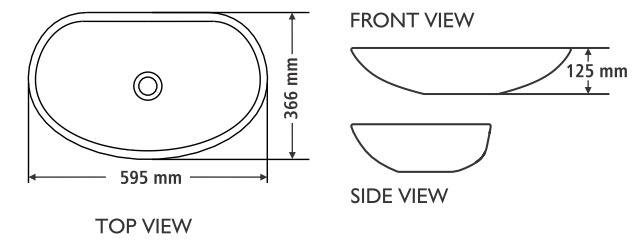

C O N O

- ROSE WOOD
- WALNUT
- TEAK WOOD
- PINE

DIMENSIONS SIZE

W A L L O P

DIMENSIONS SIZE

TOP VIEW

FRONT VIEW

SIDE VIEW

E L L I S E

DIMENSIONS SIZE

TOP VIEW

FRONT VIEW

SIDE VIEW

E V O

DIMENSIONS SIZE

TOP VIEW

FRONT VIEW

SIDE VIEW

L U N A

- ROSE WOOD
- WALNUT
- TEAK WOOD
- PINE

DIMENSIONS SIZE

P L A T O

- ROSE WOOD
- WALNUT
- TEAK WOOD
- PINE

DIMENSIONS SIZE

S A G

- ROSE WOOD
- WALNUT
- TEAK WOOD
- PINE

DIMENSIONS SIZE

S C O O P

- ROSE WOOD
- WALNUT
- TEAK WOOD
- PINE

DIMENSIONS SIZE

C A S K E T

DIMENSIONS SIZE