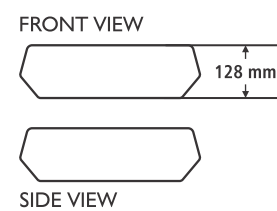

E L L I S E

DIMENSIONS SIZE

TOP VIEW

FRONT VIEW

SIDE VIEW

E V O

DIMENSIONS SIZE

TOP VIEW

FRONT VIEW

SIDE VIEW

L U N A

- ROSE WOOD
- WALNUT
- TEAK WOOD
- PINE

DIMENSIONS SIZE

P L A T O

- ROSE WOOD
- WALNUT
- TEAK WOOD
- PINE

DIMENSIONS SIZE

S A G

- ROSE WOOD
- WALNUT
- TEAK WOOD
- PINE

DIMENSIONS SIZE

S C O O P

- ROSE WOOD
- WALNUT
- TEAK WOOD
- PINE

DIMENSIONS SIZE

C A S K E T

DIMENSIONS SIZE

T W I N

- ROSE WOOD
- WALNUT
- TEAK WOOD
- PINE

DIMENSIONS SIZE

S K A R A

- ROSE WOOD
- WALNUT
- TEAK WOOD
- PINE

DIMENSIONS SIZE

S Q U A R E L L

CONO