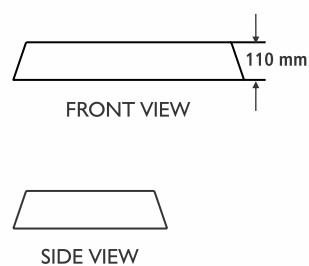

C O N O

- ROSE WOOD
- WALNUT
- TEAK WOOD
- PINE

DIMENSIONS SIZE

W A L L O P

DIMENSIONS SIZE

TOP VIEW

FRONT VIEW

SIDE VIEW

E L L I S E

DIMENSIONS SIZE

TOP VIEW

FRONT VIEW

SIDE VIEW

E V O

DIMENSIONS SIZE

TOP VIEW

FRONT VIEW

SIDE VIEW

L U N A

- ROSE WOOD
- WALNUT
- TEAK WOOD
- PINE

DIMENSIONS SIZE

P L A T O

- ROSE WOOD
- WALNUT
- TEAK WOOD
- PINE

DIMENSIONS SIZE

S A G

- ROSE WOOD
- WALNUT
- TEAK WOOD
- PINE

DIMENSIONS SIZE

S C O O P

- ROSE WOOD
- WALNUT
- TEAK WOOD
- PINE

DIMENSIONS SIZE

C A S K E T

DIMENSIONS SIZE