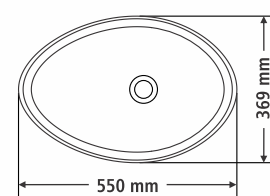

C O N O

- ROSE WOOD
- WALNUT
- TEAK WOOD
- PINE

DIMENSIONS SIZE

W A L L O P

DIMENSIONS SIZE

TOP VIEW

FRONT VIEW

SIDE VIEW

E L L I S E

DIMENSIONS SIZE

TOP VIEW

FRONT VIEW

SIDE VIEW

E V O

DIMENSIONS SIZE

TOP VIEW

FRONT VIEW

SIDE VIEW

L U N A

- ROSE WOOD
- WALNUT
- TEAK WOOD
- PINE

DIMENSIONS SIZE

P L A T O

- ROSE WOOD
- WALNUT
- TEAK WOOD
- PINE

DIMENSIONS SIZE

S A G

- ROSE WOOD
- WALNUT
- TEAK WOOD
- PINE

DIMENSIONS SIZE

S C O O P

- ROSE WOOD
- WALNUT
- TEAK WOOD
- PINE

DIMENSIONS SIZE

C A S K E T

DIMENSIONS SIZE