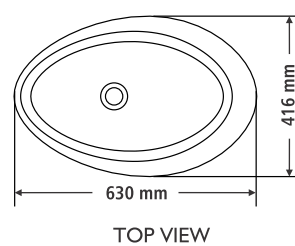

C O N O

- ROSE WOOD
- WALNUT
- TEAK WOOD
- PINE

DIMENSIONS SIZE

W A L L O P

DIMENSIONS SIZE

TOP VIEW

FRONT VIEW

SIDE VIEW

E L L I S E

DIMENSIONS SIZE

TOP VIEW

FRONT VIEW

SIDE VIEW

E V O

DIMENSIONS SIZE

TOP VIEW

FRONT VIEW

SIDE VIEW

L U N A

- ROSE WOOD
- WALNUT
- TEAK WOOD
- PINE

DIMENSIONS SIZE

P L A T O

- ROSE WOOD
- WALNUT
- TEAK WOOD
- PINE

DIMENSIONS SIZE

S A G

- ROSE WOOD
- WALNUT
- TEAK WOOD
- PINE

DIMENSIONS SIZE

S C O O P

- ROSE WOOD
- WALNUT
- TEAK WOOD
- PINE

DIMENSIONS SIZE

C A S K E T

DIMENSIONS SIZE