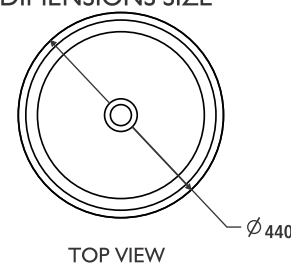

E L L I S E

DIMENSIONS SIZE

TOP VIEW

FRONT VIEW

SIDE VIEW

E V O

DIMENSIONS SIZE

TOP VIEW

FRONT VIEW

SIDE VIEW

L U N A

- ROSE WOOD
- WALNUT
- TEAK WOOD
- PINE

DIMENSIONS SIZE

P L A T O

- ROSE WOOD
- WALNUT
- TEAK WOOD
- PINE

DIMENSIONS SIZE

S A G

- ROSE WOOD
- WALNUT
- TEAK WOOD
- PINE

DIMENSIONS SIZE

S C O O P

- ROSE WOOD
- WALNUT
- TEAK WOOD
- PINE

DIMENSIONS SIZE

C A S K E T

DIMENSIONS SIZE

T W I N

- ROSE WOOD
- WALNUT
- TEAK WOOD
- PINE

DIMENSIONS SIZE

S K A R A

- ROSE WOOD
- WALNUT
- TEAK WOOD
- PINE

DIMENSIONS SIZE

S Q U A R E L L

CONO