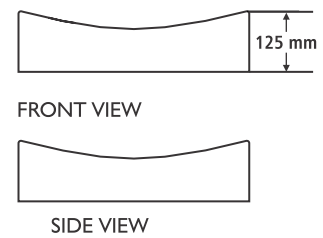

C O N O

- ROSE WOOD
- WALNUT
- TEAK WOOD
- PINE

DIMENSIONS SIZE

W A L L O P

DIMENSIONS SIZE

TOP VIEW

FRONT VIEW

SIDE VIEW

E L L I S E

DIMENSIONS SIZE

TOP VIEW

FRONT VIEW

SIDE VIEW

E V O

DIMENSIONS SIZE

TOP VIEW

FRONT VIEW

SIDE VIEW

L U N A

- ROSE WOOD
- WALNUT
- TEAK WOOD
- PINE

DIMENSIONS SIZE

P L A T O

- ROSE WOOD
- WALNUT
- TEAK WOOD
- PINE

DIMENSIONS SIZE

S A G

- ROSE WOOD
- WALNUT
- TEAK WOOD
- PINE

DIMENSIONS SIZE

S C O O P

- ROSE WOOD
- WALNUT
- TEAK WOOD
- PINE

DIMENSIONS SIZE

C A S K E T

DIMENSIONS SIZE