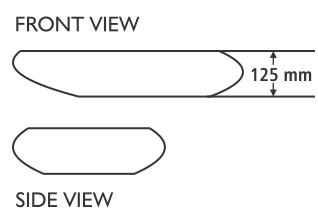

C O N O

- ROSE WOOD
- WALNUT
- TEAK WOOD
- PINE

DIMENSIONS SIZE

W A L L O P

DIMENSIONS SIZE

TOP VIEW

FRONT VIEW

SIDE VIEW

E L L I S E

DIMENSIONS SIZE

TOP VIEW

FRONT VIEW

SIDE VIEW

E V O

DIMENSIONS SIZE

TOP VIEW

FRONT VIEW

SIDE VIEW

L U N A

- ROSE WOOD
- WALNUT
- TEAK WOOD
- PINE

DIMENSIONS SIZE

P L A T O

- ROSE WOOD
- WALNUT
- TEAK WOOD
- PINE

DIMENSIONS SIZE

S A G

- ROSE WOOD
- WALNUT
- TEAK WOOD
- PINE

DIMENSIONS SIZE

S C O O P

- ROSE WOOD
- WALNUT
- TEAK WOOD
- PINE

DIMENSIONS SIZE

C A S K E T

DIMENSIONS SIZE