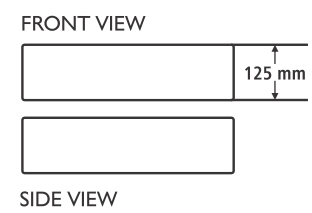

E L L I S E

DIMENSIONS SIZE

TOP VIEW

FRONT VIEW

SIDE VIEW

E V O

DIMENSIONS SIZE

TOP VIEW

FRONT VIEW

SIDE VIEW

L U N A

- ROSE WOOD
- WALNUT
- TEAK WOOD
- PINE

DIMENSIONS SIZE

P L A T O

- ROSE WOOD
- WALNUT
- TEAK WOOD
- PINE

DIMENSIONS SIZE

S A G

- ROSE WOOD
- WALNUT
- TEAK WOOD
- PINE

DIMENSIONS SIZE

S C O O P

- ROSE WOOD
- WALNUT
- TEAK WOOD
- PINE

DIMENSIONS SIZE

C A S K E T

DIMENSIONS SIZE

T W I N

- ROSE WOOD
- WALNUT
- TEAK WOOD
- PINE

DIMENSIONS SIZE

S K A R A

- ROSE WOOD
- WALNUT
- TEAK WOOD
- PINE

DIMENSIONS SIZE

S Q U A R E L L

CONO