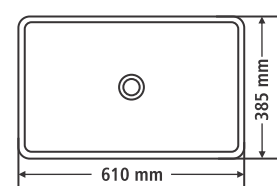

C O N O

- ROSE WOOD
- WALNUT
- TEAK WOOD
- PINE

DIMENSIONS SIZE

W A L L O P

DIMENSIONS SIZE

TOP VIEW

FRONT VIEW

SIDE VIEW

E L L I S E

DIMENSIONS SIZE

TOP VIEW

FRONT VIEW

SIDE VIEW

E V O

DIMENSIONS SIZE

TOP VIEW

FRONT VIEW

SIDE VIEW

L U N A

- ROSE WOOD
- WALNUT
- TEAK WOOD
- PINE

DIMENSIONS SIZE

P L A T O

- ROSE WOOD
- WALNUT
- TEAK WOOD
- PINE

DIMENSIONS SIZE