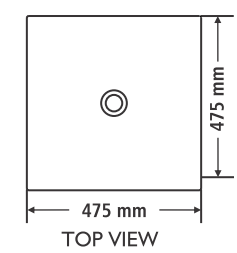

C O N O

- ROSE WOOD
- WALNUT
- TEAK WOOD
- PINE

DIMENSIONS SIZE

W A L L O P

DIMENSIONS SIZE

TOP VIEW

FRONT VIEW

SIDE VIEW

E L L I S E

DIMENSIONS SIZE

TOP VIEW

FRONT VIEW

SIDE VIEW

E V O

DIMENSIONS SIZE

TOP VIEW

FRONT VIEW

SIDE VIEW

L U N A

- ROSE WOOD
- WALNUT
- TEAK WOOD
- PINE

DIMENSIONS SIZE

P L A T O

- ROSE WOOD
- WALNUT
- TEAK WOOD
- PINE

DIMENSIONS SIZE

S A G

- ROSE WOOD
- WALNUT
- TEAK WOOD
- PINE

DIMENSIONS SIZE

S C O O P

- ROSE WOOD
- WALNUT
- TEAK WOOD
- PINE

DIMENSIONS SIZE

C A S K E T

DIMENSIONS SIZE