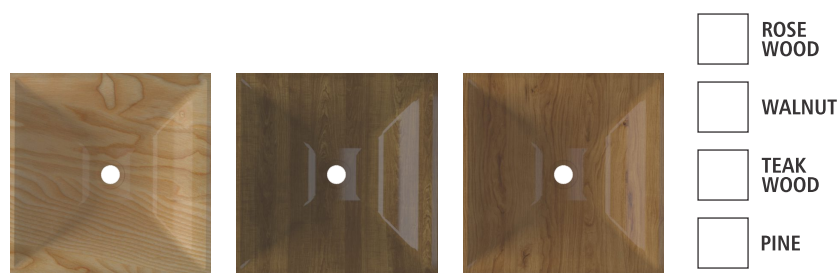

T W I N

- ROSE WOOD
- WALNUT
- TEAK WOOD
- PINE

DIMENSIONS SIZE

S K A R A

- ROSE WOOD
- WALNUT
- TEAK WOOD
- PINE

DIMENSIONS SIZE

S Q U A R E L L

CONO