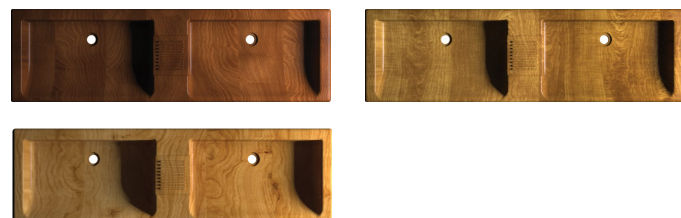

T W I N

- ☐ ROSE WOOD
- ☐ WALNUT
- ☐ TEAK WOOD
- ☐ PINE

DIMENSIONS SIZE