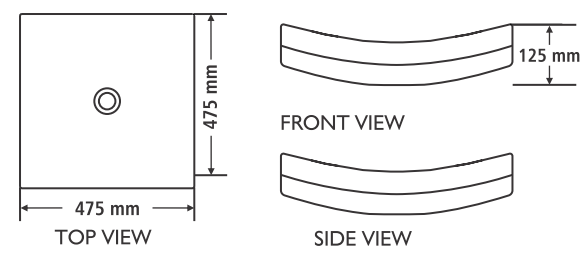

E L L I S E

DIMENSIONS SIZE

TOP VIEW

FRONT VIEW

SIDE VIEW

E V O

DIMENSIONS SIZE

TOP VIEW

FRONT VIEW

SIDE VIEW

L U N A

- ROSE WOOD
- WALNUT
- TEAK WOOD
- PINE

DIMENSIONS SIZE

P L A T O

- ROSE WOOD
- WALNUT
- TEAK WOOD
- PINE

DIMENSIONS SIZE

S A G

- ROSE WOOD
- WALNUT
- TEAK WOOD
- PINE

DIMENSIONS SIZE

S C O O P

- ROSE WOOD
- WALNUT
- TEAK WOOD
- PINE

DIMENSIONS SIZE

C A S K E T

DIMENSIONS SIZE

T W I N

- ROSE WOOD
- WALNUT
- TEAK WOOD
- PINE

DIMENSIONS SIZE

S K A R A

- ROSE WOOD
- WALNUT
- TEAK WOOD
- PINE

DIMENSIONS SIZE

S Q U A R E L L

CONO