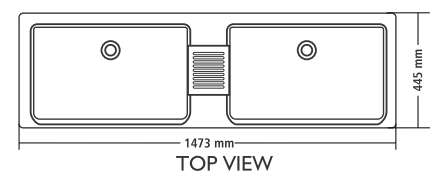

DIMENSIONS SIZE