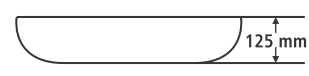

C O N O

- ROSE WOOD
- WALNUT
- TEAK WOOD
- PINE

DIMENSIONS SIZE

W A L L O P

DIMENSIONS SIZE

TOP VIEW

FRONT VIEW

SIDE VIEW

E L L I S E

DIMENSIONS SIZE

TOP VIEW

FRONT VIEW

SIDE VIEW

E V O

DIMENSIONS SIZE

TOP VIEW