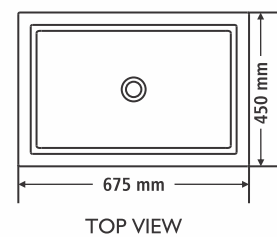

C O N O

- ROSE WOOD
- WALNUT
- TEAK WOOD
- PINE

DIMENSIONS SIZE

W A L L O P

DIMENSIONS SIZE

TOP VIEW

FRONT VIEW

SIDE VIEW

E L L I S E

DIMENSIONS SIZE

TOP VIEW

FRONT VIEW

SIDE VIEW

E V O

DIMENSIONS SIZE

TOP VIEW

FRONT VIEW

SIDE VIEW

L U N A

- ROSE WOOD
- WALNUT
- TEAK WOOD
- PINE

DIMENSIONS SIZE

P L A T O

- ROSE WOOD
- WALNUT
- TEAK WOOD
- PINE

DIMENSIONS SIZE

S A G

- ROSE WOOD
- WALNUT
- TEAK WOOD
- PINE

DIMENSIONS SIZE

S C O O P

- ROSE WOOD
- WALNUT
- TEAK WOOD
- PINE

DIMENSIONS SIZE

C A S K E T

DIMENSIONS SIZE