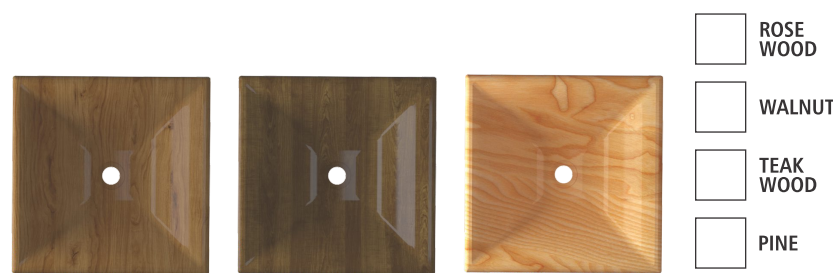

S A G

- ROSE WOOD
- WALNUT
- TEAK WOOD
- PINE

DIMENSIONS SIZE

S C O O P

- ROSE WOOD
- WALNUT
- TEAK WOOD
- PINE

DIMENSIONS SIZE

C A S K E T

DIMENSIONS SIZE