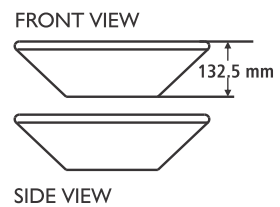

E L L I S E

DIMENSIONS SIZE

TOP VIEW

FRONT VIEW

SIDE VIEW

E V O

DIMENSIONS SIZE

TOP VIEW

FRONT VIEW

SIDE VIEW

L U N A

- ROSE WOOD
- WALNUT
- TEAK WOOD
- PINE

DIMENSIONS SIZE

P L A T O

- ROSE WOOD
- WALNUT
- TEAK WOOD
- PINE

DIMENSIONS SIZE

S A G

- ROSE WOOD
- WALNUT
- TEAK WOOD
- PINE

DIMENSIONS SIZE

S C O O P

- ROSE WOOD
- WALNUT
- TEAK WOOD
- PINE

DIMENSIONS SIZE

C A S K E T

DIMENSIONS SIZE

T W I N

- ROSE WOOD
- WALNUT
- TEAK WOOD
- PINE

DIMENSIONS SIZE

S K A R A

- ROSE WOOD
- WALNUT
- TEAK WOOD
- PINE

DIMENSIONS SIZE

S Q U A R E L L

CONO