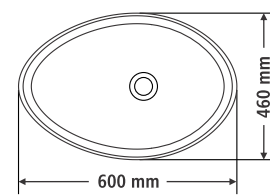

C O N O

- ROSE WOOD
- WALNUT
- TEAK WOOD
- PINE

DIMENSIONS SIZE

W A L L O P

DIMENSIONS SIZE

TOP VIEW

FRONT VIEW

SIDE VIEW

E L L I S E

DIMENSIONS SIZE

TOP VIEW

FRONT VIEW

SIDE VIEW

E V O

DIMENSIONS SIZE

TOP VIEW

FRONT VIEW

SIDE VIEW

L U N A

- ROSE WOOD
- WALNUT
- TEAK WOOD
- PINE

DIMENSIONS SIZE

P L A T O

- ROSE WOOD
- WALNUT
- TEAK WOOD
- PINE

DIMENSIONS SIZE

S A G

- ROSE WOOD
- WALNUT
- TEAK WOOD
- PINE

DIMENSIONS SIZE

S C O O P

- ROSE WOOD
- WALNUT
- TEAK WOOD
- PINE

DIMENSIONS SIZE

C A S K E T

DIMENSIONS SIZE