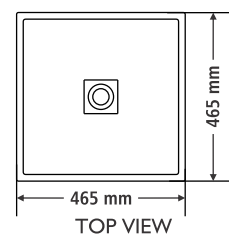

E L L I S E

DIMENSIONS SIZE

TOP VIEW

FRONT VIEW

SIDE VIEW

E V O

DIMENSIONS SIZE

TOP VIEW

FRONT VIEW

SIDE VIEW

L U N A

- ROSE WOOD
- WALNUT
- TEAK WOOD
- PINE

DIMENSIONS SIZE

P L A T O

- ROSE WOOD
- WALNUT
- TEAK WOOD
- PINE

DIMENSIONS SIZE

S A G

- ROSE WOOD
- WALNUT
- TEAK WOOD
- PINE

DIMENSIONS SIZE

S C O O P

- ROSE WOOD
- WALNUT
- TEAK WOOD
- PINE

DIMENSIONS SIZE

C A S K E T

DIMENSIONS SIZE

T W I N

- ROSE WOOD
- WALNUT
- TEAK WOOD
- PINE

DIMENSIONS SIZE

S K A R A

- ROSE WOOD
- WALNUT
- TEAK WOOD
- PINE

DIMENSIONS SIZE

S Q U A R E L L

CONO