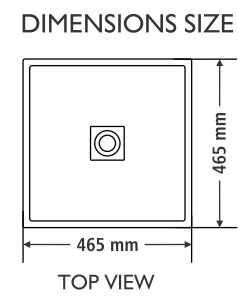

E L L I S E

DIMENSIONS SIZE

TOP VIEW

FRONT VIEW

SIDE VIEW

E V O

DIMENSIONS SIZE

TOP VIEW

FRONT VIEW

SIDE VIEW

L U N A

- ROSE WOOD
- WALNUT
- TEAK WOOD
- PINE

DIMENSIONS SIZE

P L A T O

- ROSE WOOD
- WALNUT
- TEAK WOOD
- PINE

DIMENSIONS SIZE

S A G

- ROSE WOOD
- WALNUT
- TEAK WOOD
- PINE

DIMENSIONS SIZE

S C O O P

- ROSE WOOD
- WALNUT
- TEAK WOOD
- PINE

DIMENSIONS SIZE

C A S K E T

DIMENSIONS SIZE

T W I N

- ROSE WOOD
- WALNUT
- TEAK WOOD
- PINE

DIMENSIONS SIZE

S K A R A

- ROSE WOOD
- WALNUT
- TEAK WOOD
- PINE

DIMENSIONS SIZE

S Q U A R E L L

CONO